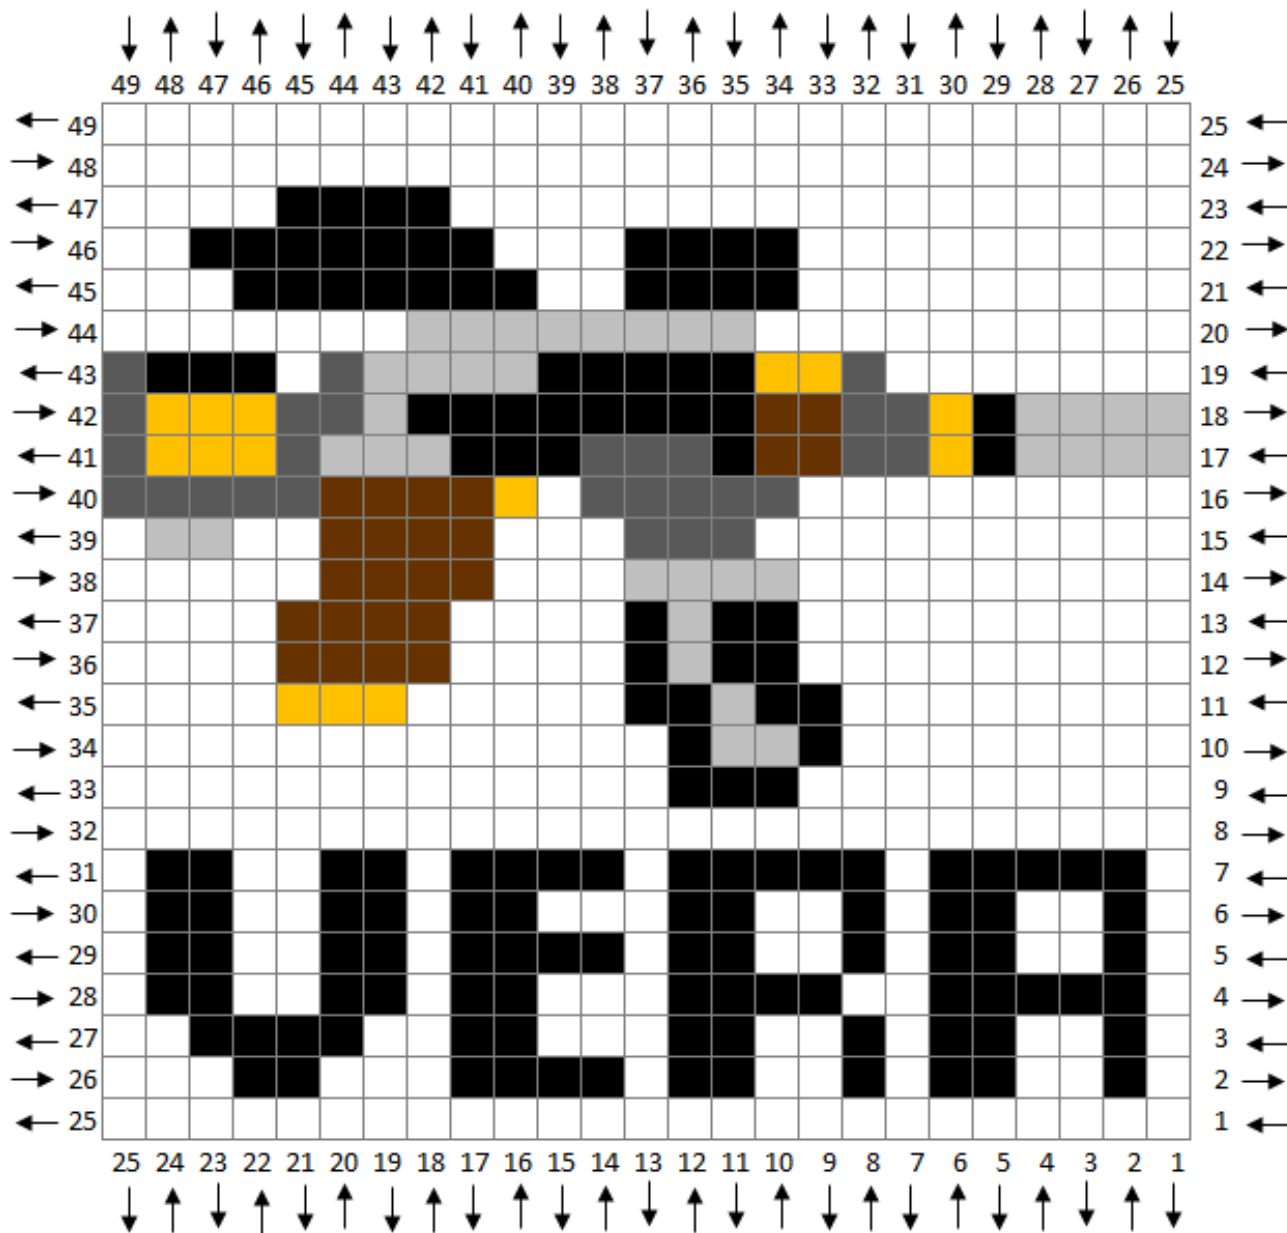

The Firefly CAL

Vera

Designed by Alex Mikkeltorg

Two Hearts Crochet

www.twoheartscrochet.com

Hook Size: G/4.00mm

Stylecraft Special DK Yarns in:

Black, Graphite, Grey, Sunshine,
Walnut, and a background color of
your choice