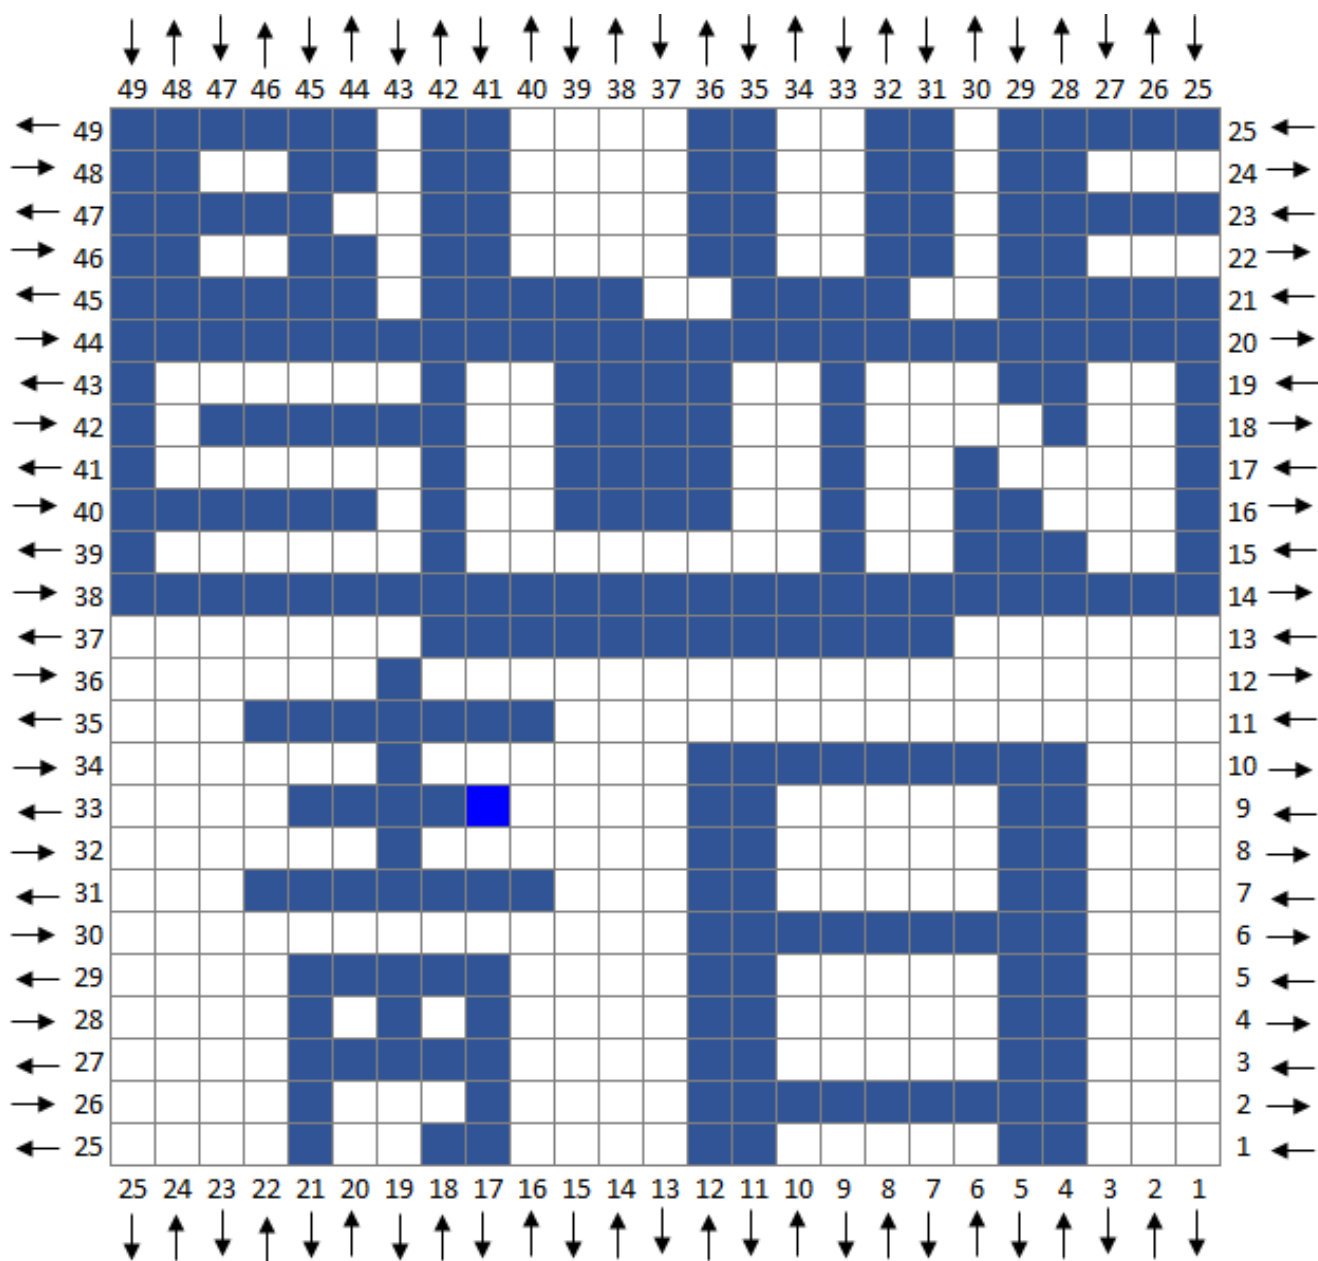

The Firefly CAL

Blue Sun Logo

Designed by Alex Mikkeltorg
Two Hearts Crochet
www.twoheartscrochet.com

Hook Size: G/4.00mm

Stylecraft Special DK Yarns in:

Lobelia and White

Disclaimer

DISCLAIMER: THIS IS SOLELY A NOT-FOR-PROFIT FAN ACTIVITY, AND IN NO WAY INTENDS TO INFRINGE ON COPYRIGHTS HELD BY JOSS WHEDON, 20TH CENTURY FOX, OR OTHER PROFESSIONAL FIREFLY-RELATED AGENCIES.