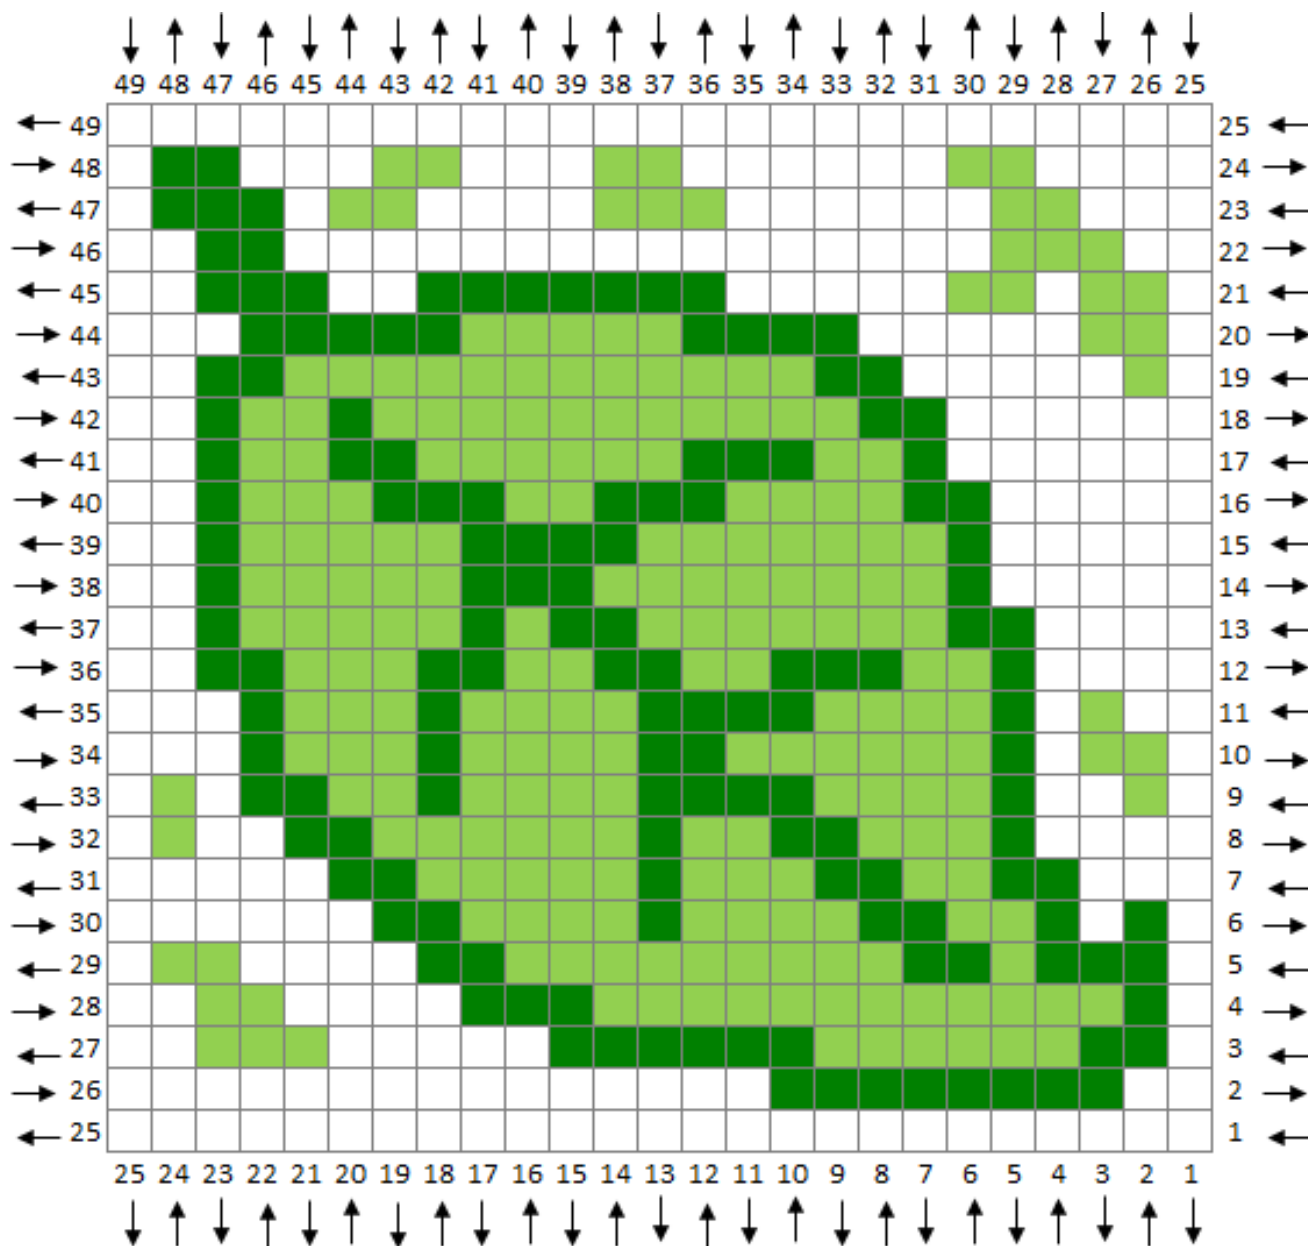

The Firefly CAL

Leaf on the Wind

Designed by Alex Mikkelsen
Two Hearts Crochet
www.twoheartscrochet.com

Hook Size: G/4.00mm

Stylecraft Special DK Yarns in:

Green, Meadow, and
a background color of your choice